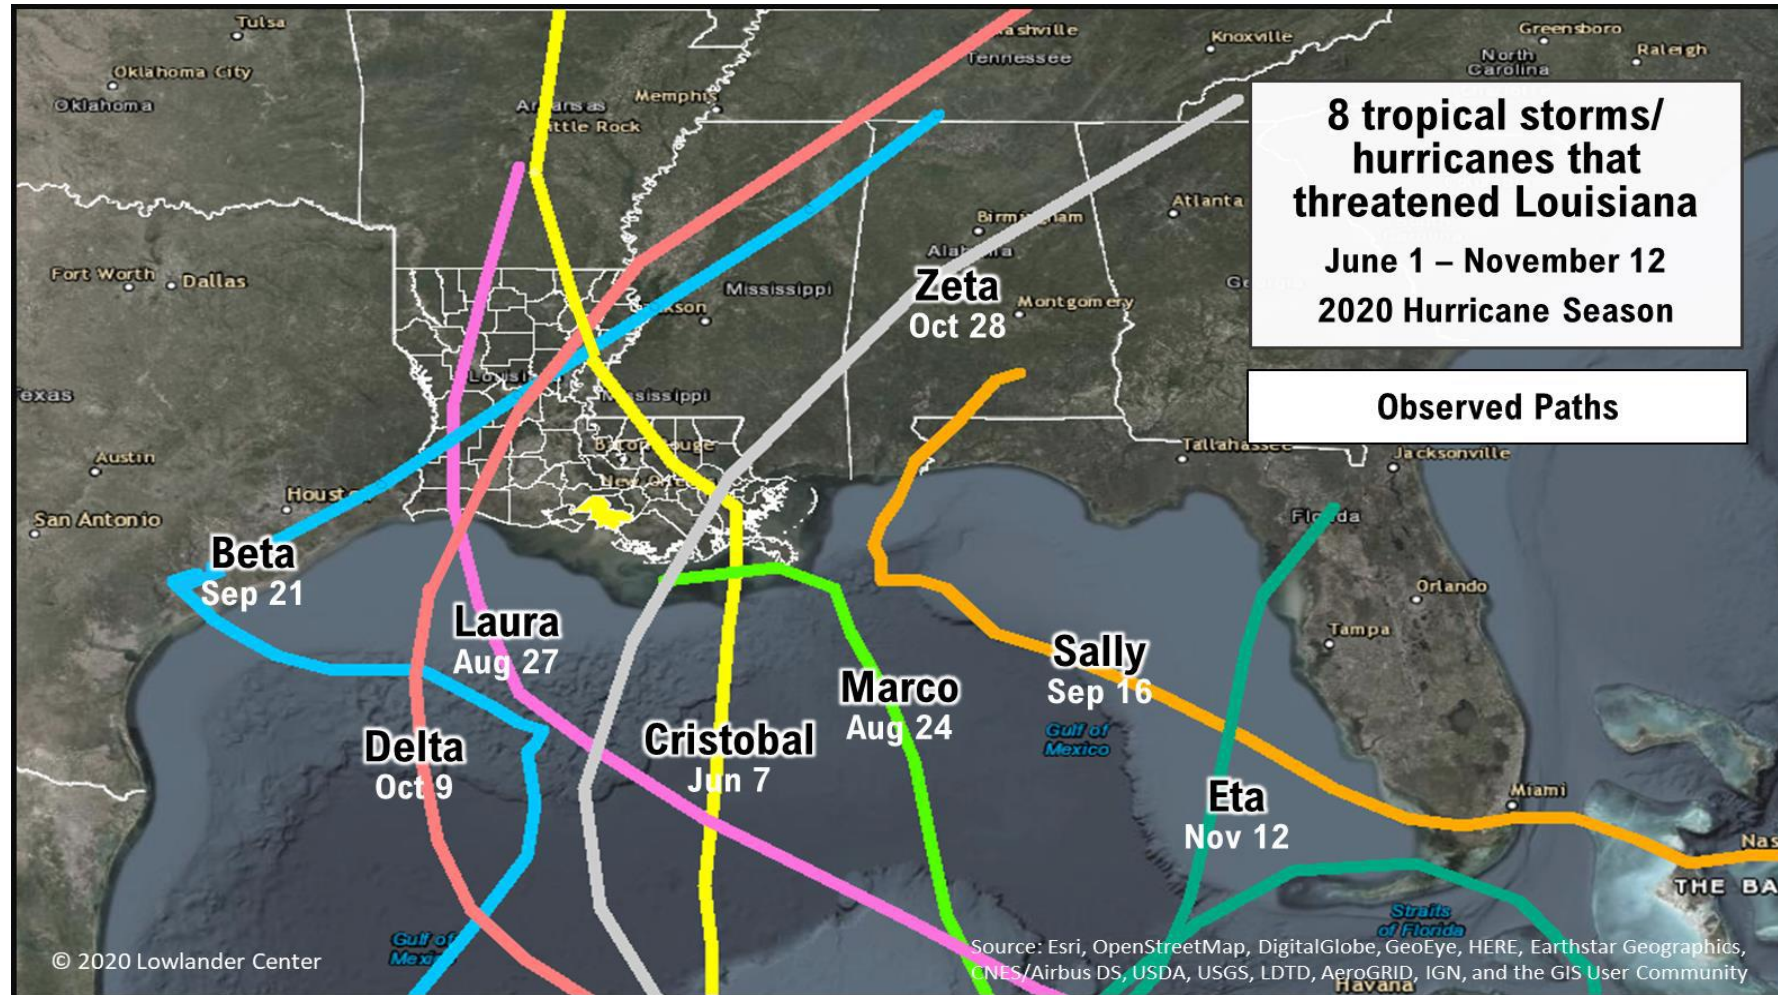

2021

- HURRICANE PREPAREDNESS MEETING
- APRIL 27, 2021

2020 HURRICANE SEASON

HURRICANE PREPAREDNESS

- GET A GAME PLAN
- KNOW EVACUATION ROUTES
- SELECT A LOCATION
- MITIGATE YOUR PROPERTY

GET A GAME PLAN

- PREPARE AND PLAN FOR WHAT IS MOST LIKELY GOING TO OCCUR
- POWER OUTAGES: A THREE DAY PLAN IS A GOOD START
- REFRIGERATORS/FREEZERS/AIR/HEAT/WATER HEATER/COOKING
- DRY ICE IS AN GOOD OPTION FOR REFRIGERATION
- GENERATORS/SAFETY—DO NOT RUN INSIDE OF RESIDENCE
- SOME HOMES HAVE DUEL FUEL: NATURAL GAS AND ELECTRIC
- IF FLOODING IS A CONCERN TRY TO RAISE FURNITURE/APPLIANCES
- FOOD AND WATER SUPPLY/PRESCRIPTIONS/EMERGENCY FUNDS